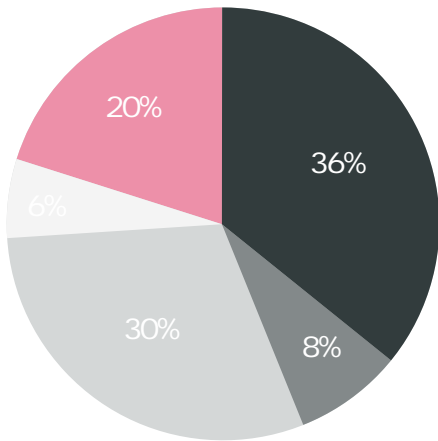

"

" Getting by "

Struggling "

39%      29%      "

"      "      "

24%      "      "      8%      "      "

18-24	32%	"	"
	34%	"	"

12

68%

2021

“ ”

● 0-3   ● 4-5   ● 6-7   ● 8-10

6-7

51%

74% 70%

/

/ /

57% " Concord  
condensed in happiness, civilization summed up in harmony

68%

“ ”

•	•	
•	•	
•	EQ	•
•		•
•		•
•		•
		•

“

”

EQ