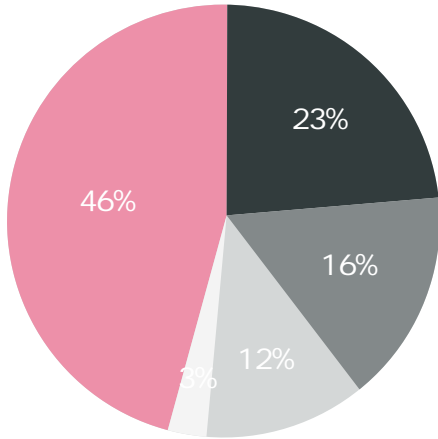

"

" Getting by "

Struggling "

39%      29%      "

"      "      "

24%      "      "      8%      "      "

18-24	32%	"	"
	34%	"	"

12

68%

2021

“ ”

● 0-3   ● 4-5   ● 6-7   ● 8-10

6-7

51%

74% 70%

/

/ /

57% " Concord  
condensed in happiness, civilization summed up in harmony

68%

“ ”

•	•	
•	•	
•	EQ	•
•		•
•		•
•		•
		•

“

”

EQ