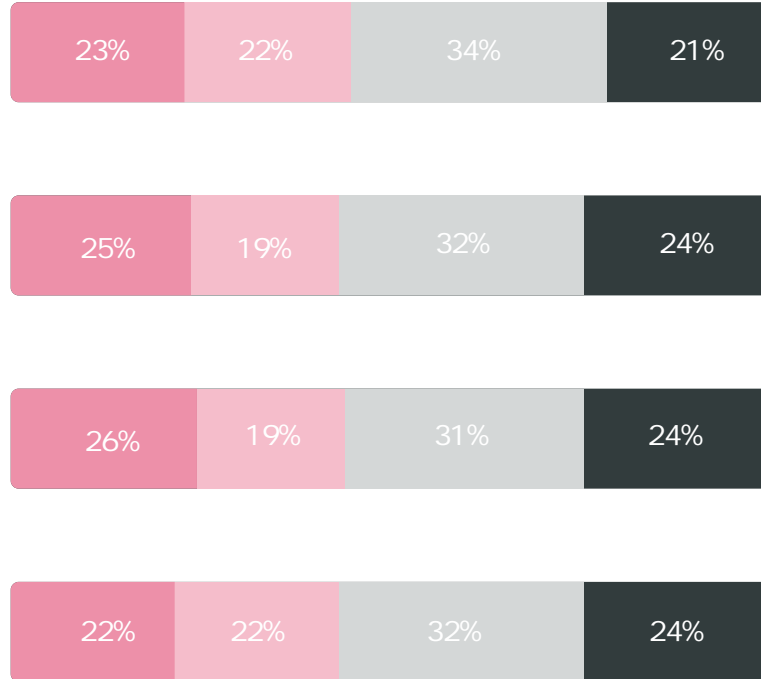

"

" Getting by "

Struggling "

39%      29%      "

"      "      "

24%      "      "      8%      "      "

18-24	32%	"	"
	34%	"	"

12

68%

2021

“ ”

● 0-3   ● 4-5   ● 6-7   ● 8-10

6-7

51%

74% 70%

/

/ /

57% " Concord  
condensed in happiness, civilization summed up in harmony

68%

“ ”

•	•	
•	•	
•	EQ	•
•		•
•		•
•		•
		•

“

”

EQ